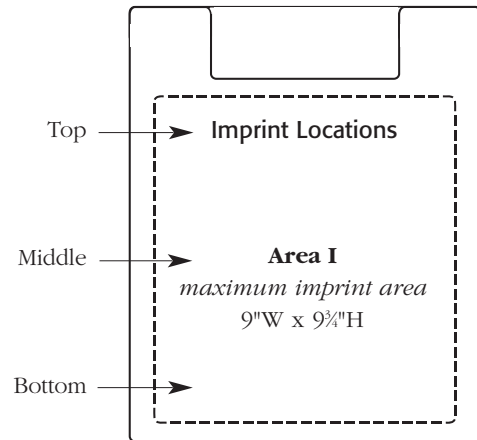

Custom Imprint Options

Standard Printed Titles

Cat. No.	Emergency Department	Confidential	Clipboard Color	Imprint Color	Quantity/Price					
					1-35	36-71	72-239	240-349	350-499	500+
9835-ED	9835-CN	Almond	Black	22.07	18.59	16.91	16.11	15.40	14.73	
9833-ED	9833-CN	Blue	Silver	22.07	18.59	16.91	16.11	15.40	14.73	
9834-ED	9834-CN	Black	Silver	22.07	18.59	16.91	16.11	15.40	14.73	
9836-ED	9836-CN	Burgundy	Silver	22.07	18.59	16.91	16.11	15.40	14.73	
9839-ED	9839-CN	Charcoal Gray	Silver	22.07	18.59	16.91	16.11	15.40	14.73	
9832-ED	9832-CN	Green	Black	22.07	18.59	16.91	16.11	15.40	14.73	
9838-ED	9838-CN	Hunter Green	Silver	22.07	18.59	16.91	16.11	15.40	14.73	
9837-ED	9837-CN	Navy Blue	Silver	22.07	18.59	16.91	16.11	15.40	14.73	
9830-ED	9830-CN	Red	Black	22.07	18.59	16.91	16.11	15.40	14.73	
9831-ED	9831-CN	Yellow	Black	22.07	18.59	16.91	16.11	15.40	14.73