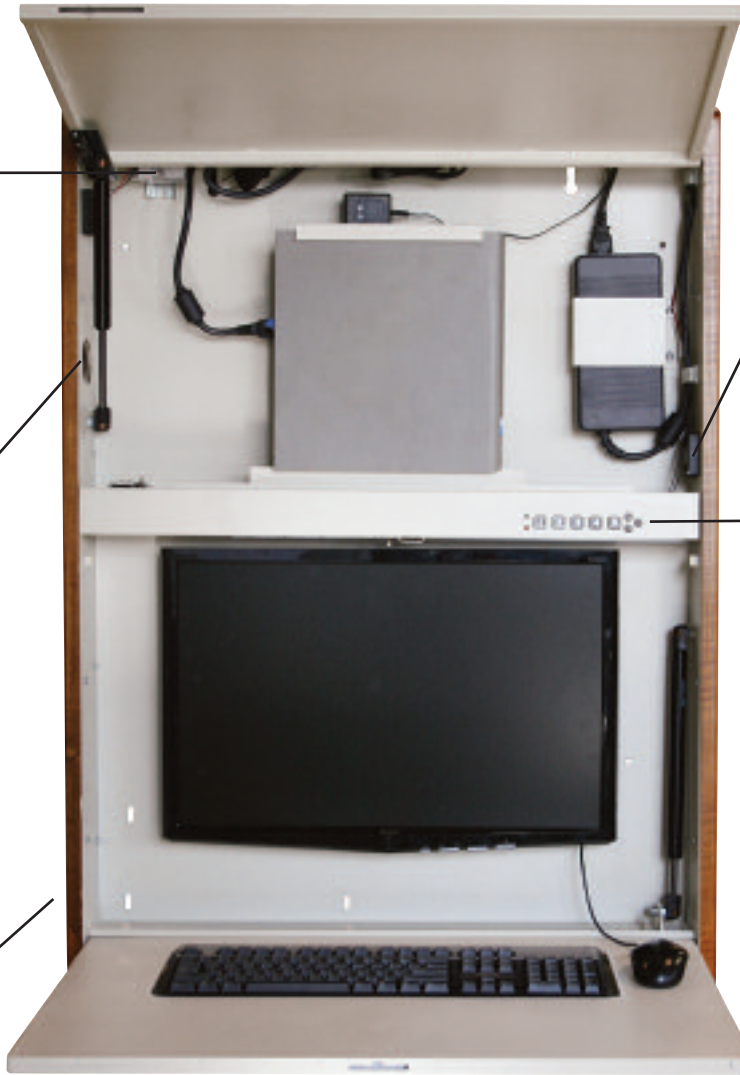

WALLaroo® PC System Components

Call us for a quote!

WALLaroo and WALLaroo

Fan Thermostat
Controls the activation of *Vent Fans*. Can be set to any desired temperature.
Cat. No. 6600-00-23

Vent Fans
Releases heat and provides ventilation and air circulation.

Vent Caps
Releases heat and provides ventilation.

Electronic Keyless Slam Lock
Easy-to-read, push button numbers on soft-membrane keypad that stores up to five 3-5 digit user codes. L.E.D. indicator lights signal when workstation is locked or open.

Cord Eyelets
Run power from wall outlets inside WALLaroo.

Electrical/Network Access Cut-Outs
Sized and located to your specifications.

Visit www.carstens.com to create a unit for your facility.