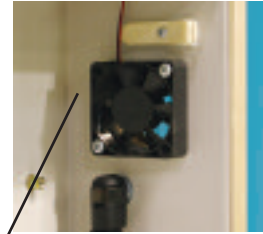

WALLaroo® PC System Components

Call us for a quote!

WALLaroo and WALLaroo

Fan Thermostat
Controls the activation of *Vent Fans*. Can be set to any desired temperature.
Cat. No. 6600-00-23

Vent Fans
Releases heat and provides ventilation and air circulation.

Vent Caps
Releases heat and provides ventilation.

Electronic Keyless Slam Lock
Easy-to-read, push button numbers on soft-membrane keypad that stores up to five 3-5 digit user codes. L.E.D. indicator lights signal when workstation is locked or open.

Cord Eyelets
Run power from wall outlets inside WALLaroo.

Electrical/Network Access Cut-Outs
Sized and located to your specifications.

Visit www.carstens.com to create a unit for your facility.