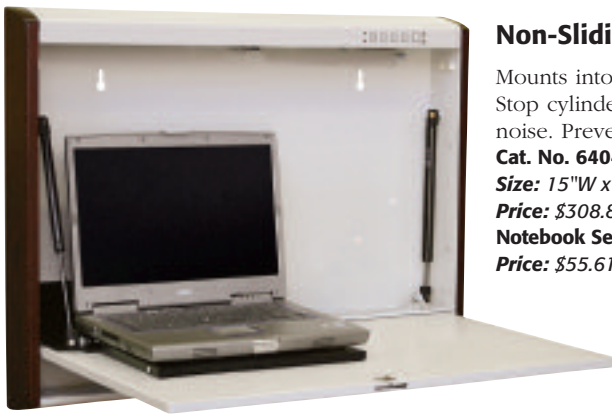

# WALLaroo® 2000 PC Access Station Options

## Non-Sliding Notebook Access Module™

Mounts into WALLaroo 2000 units (shown above in WALLaroo 2000 XW). Stop cylinder safely eases notebook onto work surface without generating noise. Prevent theft with optional security kit (Cat. No. 6406-00).

## Universal Mounting Device

Use Carstens UMD to mount flat panel PCs in convenient, secure WALLaroo 2000 units. Our mounting device will not accommodate units that are more than 2.75" deep. WALLaroo 2000 sold separately.

## Swivel Keyboard Mount

Choose our Swivel Keyboard Mount if you are using large-screen monitors and want the convenience of a full-size keyboard that stores inside the unit. Swivel mount will position the keyboard vertically when door closes for safe, secure storage. When work surface is open, keyboard is positioned horizontally and ready for use!