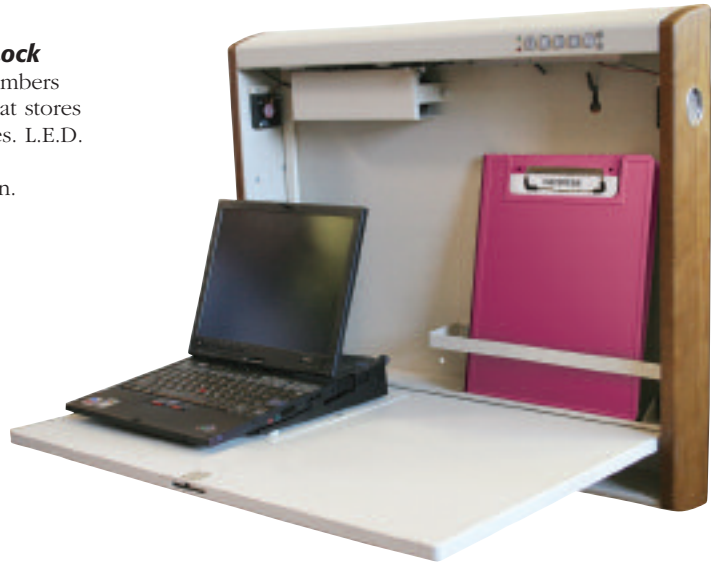

WALLaroo® 2000

WALLaroo 2000, shown at right has a contoured, sculptured design with a matte finish that eliminates fingerprints and glare. An 18 3/8" x 26 3/8" unrestricted work surface can hold up to 50 lbs. Each cabinet stores two 1", 1 1/2", 2" or 3" side- or top-opening ringbinders, or two letter- or legal-size clipboards. All units meet ADA requirements.

Electronic Keyless Slam Lock
Easy-to-read, push button numbers on soft-membrane keypad that stores up to five 3-5 digit user codes. L.E.D. indicator lights signal when workstation is locked or open.

Cat. No. 6637-00 shown with tablet computer, Electronic Keyless Lock and Retainer Bar (not included).