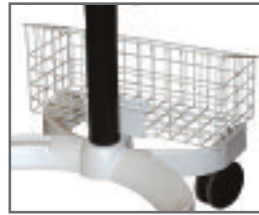

WALKaroo III™ - Mobile PC Cart and Accessories

Keyboard Platform

Platform adjusts up to 8 different angles.

Cat. No. 6408-01

Price: \$125.00 each

Bar Code Scanner Holster

Side-mounted support bracket for Bar Code Scanner.

Cat. No. 6407-05 Price: \$23.93

each

Utility Basket

Cat. No. 6407-01

Size: 20½" W x 8¼" D

Back Height: 9½"

Front Height: 7"

Price: \$77.57 each

Electrical Cable Reel

Three plug power strip with retractable cord.

Cat. No. 6600-00-21 Price:

\$159.95 each

WALKaroo Side Basket

Holds one chart.

Cat. No. 6408-03

Size: 16" W x 4" D