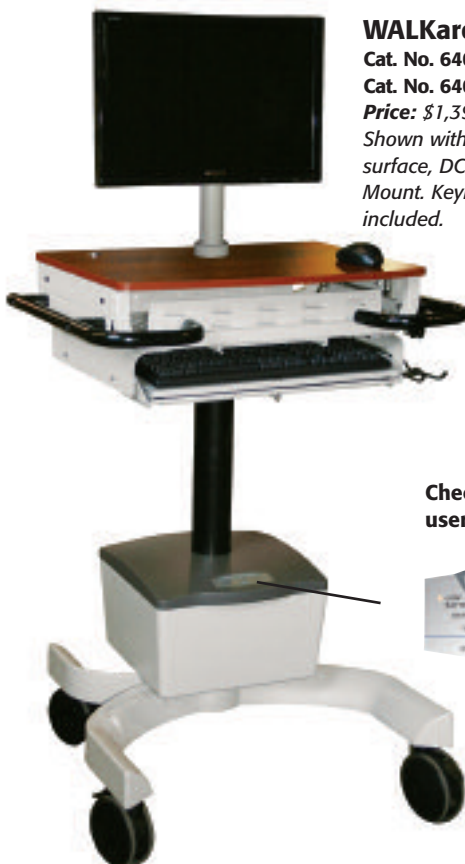

WALKaroo III™ - Mobile PC Cart and Accessories

Keyboard Platform

Platform adjusts up to 8 different angles.

Cat. No. 6408-01

Price: \$125.00 each

Bar Code Scanner Holster

Side-mounted support bracket for Bar Code Scanner.

Back Height: 10"

Front Height: 8"

Price: \$77.57 each

Mouse House

Conveniently stores computer mouse when not in use. Use adhesive backing to secure Mouse House to smooth, flat surface.

Cat. No. 6407-02

Size: 2½"W x 3¾"L x 1⅞"D

Price: \$6.75 each

New!

WALKaroo III Slimline

Mobile PC Cart

Cat. No. 6408-SL - Gray

Price: \$1,395.00 each

Features smaller handles than the original WALKaroo III making the dimensions of the upper portion of the unit smaller and an enclosed appearance with wrap around apron that hides most of the enclosed computing hardware.

DC Power System and Monitor Mount for WALKaroo III

WALKaroo III Mobile PC Cart

Cat. No. 6409-CH - Light Cherry

Cat. No. 6409-GY - Gray

Price: \$1,395.00 each

Shown with solid light cherry work surface, DC Power System and Monitor Mount. Keyboard and monitor not included.