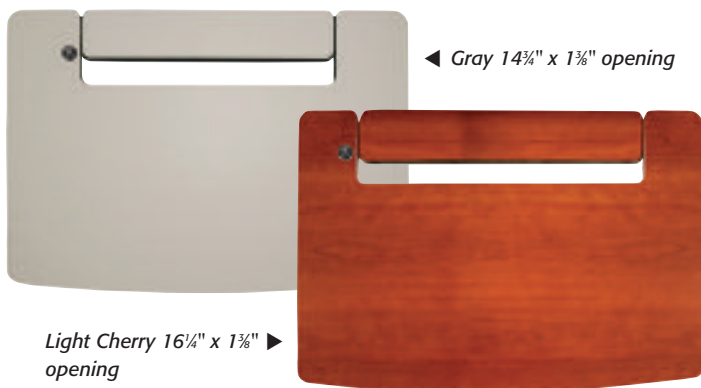

Carstens Offers Mobile and Wall-Mounted PC Access Solutions to Suit Your Charting Needs

WALKaroo III™ - Mobile PC Cart

Record patient information as you visit each room. WALKaroo III - Mobile PC Cart, securely holds notebook inside high-security locking work surface. Adjustable keyboard tray adds the convenience of a full-size keyboard for quick data entry with left- or right-handed pull-out mouse tray.

Features

- "Easy Lift" cylinder
- Ergonomically designed
- Height adjust for standing or sitting
- Monitor stays out of line of vision
- Non-porous materials and clean lines address infection control
- Lockable work surface secures laptop
- Full size, adjustable Keyboard Tray
- Right or left-handed Mouse Pad extension
- Premium Locking Casters
- Extremely stable unit
- Contoured base; easy walk-behind design
- Power system available
- Large 23½" x 12½" work surface

WALKaroo III Mobile PC Cart

Cat. No. 6408-00 shown with optional Gray drawer and work surface. Keyboard and laptop not included.

Hand Lever adjusts height

WALKaroo III Overall Dimensions: 24½"D x 49¼"H x 28¾"W ; 32¾"D with keyboard fully extended.

Minimum Height

Maximum Height

Choose from two opening sizes each available in Gray or Light Cherry finish (top view shown).

Gray 14¾" x 1¾" opening

Light Cherry 16¼" x 1¾" opening

Optional Drawer

Compartments include four plastic dividers (2.39" H) for segmentation.