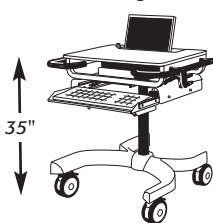

Carstens Offers Mobile and Wall-Mounted PC Access Solutions to Suit Your Charting Needs

WALKaroo III™ - Mobile PC Cart

Record patient information as you visit each room. WALKaroo III - Mobile PC Cart, securely holds notebook inside high-security locking work surface. Adjustable keyboard tray adds the convenience of a full-size keyboard for quick data entry with left- or right-handed pull-out mouse tray.

Features

- "Easy Lift" cylinder
- Ergonomically designed
- Height adjust for standing or sitting
- Monitor stays out of line of vision
- Non-porous materials and clean lines address infection control
- Lockable work surface secures laptop
- Full size, adjustable Keyboard Tray
- Right or left-handed Mouse Pad extension
- Premium Locking Casters
- Extremely stable unit
- Contoured base; easy walk-behind design
- Power system available
- Large 23½" x 12½" work surface

WALKaroo III Mobile PC Cart

Cat. No. 6408-00 shown with optional Gray drawer and work surface. Keyboard and laptop not included.

Hand Lever adjusts height

WALKaroo III Overall Dimensions: 24½"D x 49¼"H x 28¾"W ; 32¾"D with keyboard fully extended.

Minimum Height

Maximum Height

Choose from two opening sizes each available in Gray or Light Cherry finish (top view shown).

Gray 14¾" x 1¾" opening

Light Cherry 16¼" x 1¾" opening

Optional Drawer

Compartments include four plastic dividers (2.39" H) for segmentation.