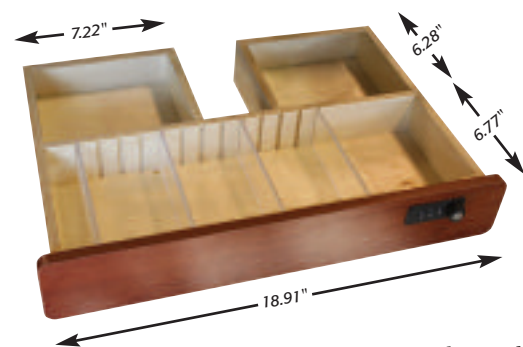

Features

- "Easy Lift" cylinder
- Ergonomically designed
- Height adjust for standing or sitting
- Monitor stays out of line of vision
- Non-porous materials and clean lines address infection control
- Lockable work surface secures laptop
- Full size, adjustable Keyboard Tray
- Right or left-handed Mouse Pad extension
- Premium Locking Casters
- Extremely stable unit
- Contoured base; easy walk-behind design
- Power system available
- Large 23½" x 12½" work surface

WALKaroo III Mobile PC Cart

Cat. No. 6408-00 shown with optional Gray drawer and work surface. Keyboard and laptop not included.

Hand Lever adjusts height

WALKaroo III Overall Dimensions: 24½"D x 49¼"H x 28¾"W ; 32¾"D with keyboard fully extended.

Minimum Height

Maximum Height

Choose from two opening sizes each available in Gray or Light Cherry finish (top view shown).

Gray 14¾" x 1¾" opening

Light Cherry 16¼" x 1¾" opening

Optional Drawer

Compartments include four plastic dividers (2.39" H) for segmentation.

Drawer - Top View

Cat. No.	Description	Price each
WALKaroo III Mobile PC Cart		
6408-00	Gray WALKaroo III with standard 14¾" opening	1395.00
6408-GR	Gray WALKaroo III with 16¼" opening	1395.00
6408-LC	Light Cherry WALKaroo III with standard 14¾" opening	1395.00
6408-WC	Light Cherry WALKaroo III with 16¼" opening	1395.00
Drawer		
6408-GY	Gray drawer with compartments; includes four plastic dividers	295.00
6408-CH	Light Cherry drawer with compartments; includes four plastic dividers	295.00
Drawer Dividers		
6408-05	Four clear plastic dividers for use with 6408-GY and 6408-CH drawers	49.00