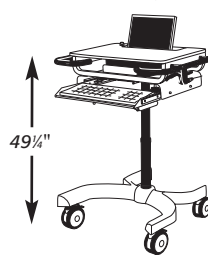

Carstens Offers Mobile and Wall-Mounted PC Access Solutions to Suit Your Charting Needs

WALKaroo III™ - Mobile PC Cart

Record patient information as you visit each room. WALKaroo III - Mobile PC Cart, securely holds notebook inside high-security locking work surface. Adjustable keyboard tray adds the convenience of a full-size keyboard for quick data entry with left- or right-handed pull-out mouse tray.

Features

- "Easy Lift" cylinder
- Ergonomically designed
- Height adjust for standing or sitting
- Monitor stays out of line of vision
- Non-porous materials and clean lines address infection control
- Lockable work surface secures laptop
- Full size, adjustable Keyboard Tray
- Right or left-handed Mouse Pad extension
- Premium Locking Casters
- Extremely stable unit
- Contoured base; easy walk-behind design
- Power system available
- Large 23½" x 12½" work surface

WALKaroo III Mobile PC Cart

Cat. No. 6408-00 shown with optional Gray drawer and work surface. Keyboard and laptop not included.

Hand Lever adjusts height

WALKaroo III Overall Dimensions: 24½"D x 49¼"H x 28¾"W ; 32¾"D with keyboard fully extended.

Minimum Height

Maximum Height

Choose from two opening sizes each available in Gray or Light Cherry finish (top view shown).

Gray 14¾" x 1¾" opening

Light Cherry 16¼" x 1¾" opening

Optional Drawer

Compartments include four plastic dividers (2.39" H) for segmentation.