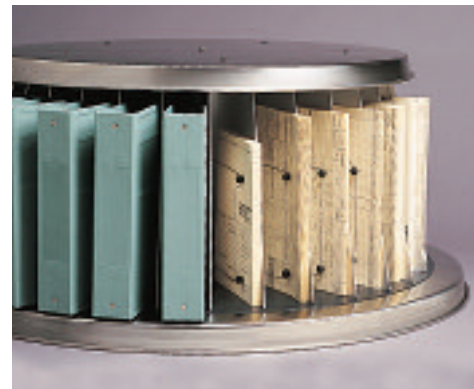

Combination Roto Caddy Ringbinders and Forms Storage

Carstens can customize a combination charts and forms Roto Caddy to suit your needs. Call our Customer Service Department at 1-800-782-1524.

Side-Opening

| Cat. No. | Description | Capacity | | Price each |
|----------|-------------|--------------------------------|---|------------|
| 680-00 | Add-on | Holds 25 Ringbinders, 5 forms |  | 1018.46 |
| 680-01 | Counter | Holds 25 Ringbinders, 5 forms |  | 1192.54 |
| 680-02 | Floor | Holds 25 Ringbinders, 5 forms |  | 1317.86 |
| 681-00 | Add-on | Holds 20 Ringbinders, 10 forms |  | 1067.20 |
| 681-01 | Counter | Holds 20 Ringbinders, 10 forms |  | 1241.28 |
| 681-02 | Floor | Holds 20 Ringbinders, 10 forms |  | 1366.62 |
| 682-00 | Add-on | Holds 15 Ringbinders, 15 forms |  | 1115.94 |
| 682-01 | Counter | Holds 15 Ringbinders, 15 forms |  | 1290.03 |
| 682-02 | Floor | Holds 15 Ringbinders, 15 forms |  | 1415.36 |
| 683-00 | Add-on | Holds 10 Ringbinders, 20 forms |  | 1164.67 |
| 683-01 | Counter | Holds 10 Ringbinders, 20 forms |  | 1338.74 |
| 683-02 | Floor | Holds 10 Ringbinders, 20 forms |  | 1464.11 |
| 684-00 | Add-on | Holds 5 Ringbinders, 25 forms |  | 1213.42 |
| 684-01 | Counter | Holds 5 Ringbinders, 25 forms |  | 1387.47 |
| 684-02 | Floor | Holds 5 Ringbinders, 25 forms |  | 1512.83 |