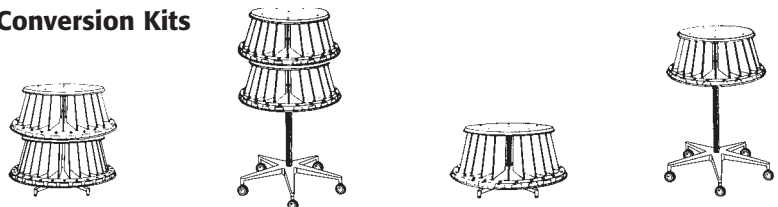

Conversion Kits

Cat. No.	Description	Price each

Conversion Kits

691-00	Single Deck Kit. Converts Floor Caddy to Desk Caddy	101.39
693-00	Double Deck Kit. Converts Floor Caddy to Desk Caddy	101.39
692-00	Single Deck Kit. Converts Desk Caddy to Floor Caddy	173.78
694-00	Double Deck Kit. Converts Desk Caddy to Floor Caddy	173.78