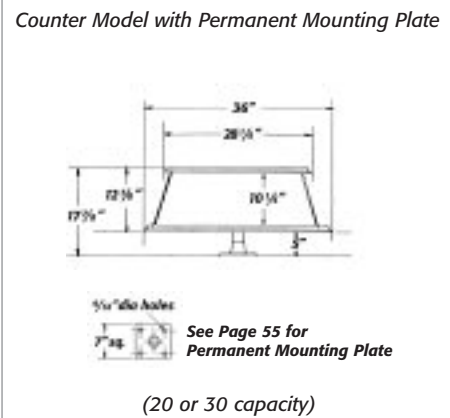

Roto Caddy Storage for **Top-Opening** Ringbinders

Carstens manufactures the best rotary chart storage units in the industry. Roto Caddys for 1½" and 2" ringbinders allow charts and forms to be easily accessed. Roto Caddys are only 36" in diameter, allowing conservation of valuable nursing station space.

See enlarged schematics at: www.carstens.com

Single Deck Roto Caddy

Schematics and Base Options for Single-Deck Roto Caddys for **Top-Opening** Ringbinders

Cat. No.	Ringbinder Style	Type	Capacity	Price each
620-01	Top-Opening	Counter	20 binders	994.65
630-01	Top-Opening	Counter	30 binders	1126.11
620-02	Top-Opening	Floor	20 binders	1126.11
630-02	Top-Opening	Floor	30 binders	1257.60

Double Deck Roto Caddy

Schematics and Base Options for Double-Deck Roto Caddys for **Top-Opening** Ringbinders

Cat. No.	Ringbinder Style	Type	Total Capacity	Upper Capacity	Lower Capacity	Price each
622-03	Top-Opening	Counter	40 binders	20 binders	20 binders	1938.16
632-03	Top-Opening	Counter	50 binders	20 binders	30 binders	2069.66
633-03	Top-Opening	Counter	60 binders	30 binders	30 binders	2201.13
622-04	Top-Opening	Floor	40 binders	20 binders	20 binders	2120.77
632-04	Top-Opening	Floor	50 binders	20 binders	30 binders	2252.26
633-04	Top-Opening	Floor	60 binders	30 binders	30 binders	2383.74