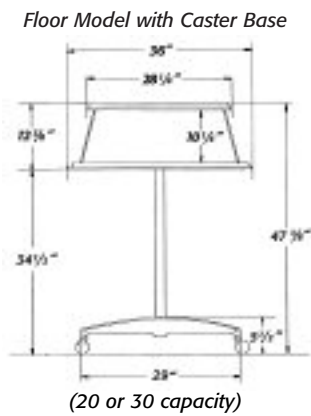

Roto Caddy Storage for **Top-Opening** Ringbinders

Carstens manufactures the best rotary chart storage units in the industry. Roto Caddys for 1½" and 2" ringbinders allow charts and forms to be easily accessed. Roto Caddys are only 36" in diameter, allowing conservation of valuable nursing station space.

See enlarged schematics at: www.carstens.com

Single Deck Roto Caddy

Schematics and Base Options for Single-Deck Roto Caddys for **Top-Opening** Ringbinders

Cat. No.	Ringbinder Style	Type	Capacity	Price each
620-01	Top-Opening	Counter	20 binders	994.65
630-01	Top-Opening	Counter	30 binders	1126.11
620-02	Top-Opening	Floor	20 binders	1126.11
630-02	Top-Opening	Floor	30 binders	1257.60

Double Deck Roto Caddy

Schematics and Base Options for Double-Deck Roto Caddys for **Top-Opening** Ringbinders

Cat. No.	Ringbinder Style	Type	Total Capacity	Upper Capacity	Lower Capacity	Price each
622-03	Top-Opening	Counter	40 binders	20 binders	20 binders	1938.16
632-03	Top-Opening	Counter	50 binders	20 binders	30 binders	2069.66
633-03	Top-Opening	Counter	60 binders	30 binders	30 binders	2201.13
622-04	Top-Opening	Floor	40 binders	20 binders	20 binders	2120.77
632-04	Top-Opening	Floor	50 binders	20 binders	30 binders	2252.26
633-04	Top-Opening	Floor	60 binders	30 binders	30 binders	2383.74