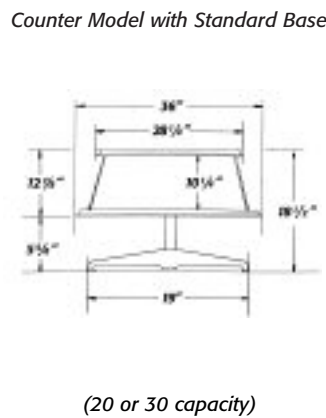

Roto Caddy Storage for **Top-Opening** Ringbinders

Carstens manufactures the best rotary chart storage units in the industry. Roto Caddys for 1½" and 2" ringbinders allow charts and forms to be easily accessed. Roto Caddys are only 36" in diameter, allowing conservation of valuable nursing station space.

See enlarged schematics at: www.carstens.com

Single Deck Roto Caddy

Schematics and Base Options for Single-Deck Roto Caddys for **Top-Opening** Ringbinders

Cat. No.	Ringbinder Style	Type	Capacity	Price each
620-01	Top-Opening	Counter	20 binders	994.65
630-01	Top-Opening	Counter	30 binders	1126.11
620-02	Top-Opening	Floor	20 binders	1126.11
630-02	Top-Opening	Floor	30 binders	1257.60

Double Deck Roto Caddy

Schematics and Base Options for Double-Deck Roto Caddys for **Top-Opening** Ringbinders

Cat. No.	Ringbinder Style	Type	Total Capacity	Upper Capacity	Lower Capacity	Price each
622-03	Top-Opening	Counter	40 binders	20 binders	20 binders	1938.16
632-03	Top-Opening	Counter	50 binders	20 binders	30 binders	2069.66
633-03	Top-Opening	Counter	60 binders	30 binders	30 binders	2201.13
622-04	Top-Opening	Floor	40 binders	20 binders	20 binders	2120.77
632-04	Top-Opening	Floor	50 binders	20 binders	30 binders	2252.26
633-04	Top-Opening	Floor	60 binders	30 binders	30 binders	2383.74