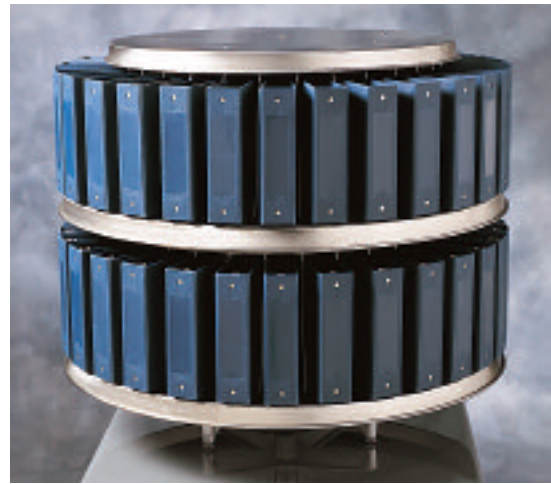

Roto Caddy Storage for **Top-Opening** Ringbinders

Carstens manufactures the best rotary chart storage units in the industry. Roto Caddys for 1½" and 2" ringbinders allow charts and forms to be easily accessed. Roto Caddys are only 36" in diameter, allowing conservation of valuable nursing station space.

See enlarged schematics at: www.carstens.com

Single Deck Roto Caddy

Schematics and Base Options for Single-Deck Roto Caddys for **Top-Opening** Ringbinders

Cat. No.	Ringbinder Style	Type	Capacity	Price each
620-01	Top-Opening	Counter	20 binders	994.65
630-01	Top-Opening	Counter	30 binders	1126.11
620-02	Top-Opening	Floor	20 binders	1126.11
630-02	Top-Opening	Floor	30 binders	1257.60

Double Deck Roto Caddy

Schematics and Base Options for Double-Deck Roto Caddys for **Top-Opening** Ringbinders

Cat. No.	Ringbinder Style	Type	Total Capacity	Upper Capacity	Lower Capacity	Price each
622-03	Top-Opening	Counter	40 binders	20 binders	20 binders	1938.16
632-03	Top-Opening	Counter	50 binders	20 binders	30 binders	2069.66
633-03	Top-Opening	Counter	60 binders	30 binders	30 binders	2201.13
622-04	Top-Opening	Floor	40 binders	20 binders	20 binders	2120.77
632-04	Top-Opening	Floor	50 binders	20 binders	30 binders	2252.26
633-04	Top-Opening	Floor	60 binders	30 binders	30 binders	2383.74