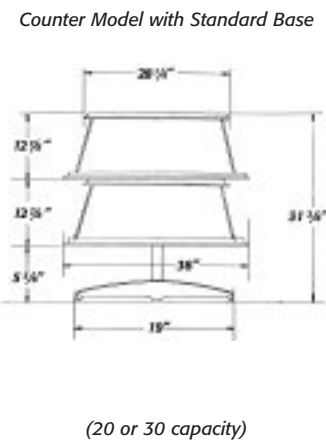

Roto Caddy Storage for **Top-Opening** Ringbinders

Carstens manufactures the best rotary chart storage units in the industry. Roto Caddys for 1½" and 2" ringbinders allow charts and forms to be easily accessed. Roto Caddys are only 36" in diameter, allowing conservation of valuable nursing station space.

See enlarged schematics at: www.carstens.com

Single Deck Roto Caddy

Schematics and Base Options for Single-Deck Roto Caddys for **Top-Opening** Ringbinders

Cat. No.	Ringbinder Style	Type	Capacity	Price each
620-01	Top-Opening	Counter	20 binders	994.65
630-01	Top-Opening	Counter	30 binders	1126.11
620-02	Top-Opening	Floor	20 binders	1126.11
630-02	Top-Opening	Floor	30 binders	1257.60

Double Deck Roto Caddy

Schematics and Base Options for Double-Deck Roto Caddys for **Top-Opening** Ringbinders

Cat. No.	Ringbinder Style	Type	Total Capacity	Upper Capacity	Lower Capacity	Price each
622-03	Top-Opening	Counter	40 binders	20 binders	20 binders	1938.16
632-03	Top-Opening	Counter	50 binders	20 binders	30 binders	2069.66
633-03	Top-Opening	Counter	60 binders	30 binders	30 binders	2201.13
622-04	Top-Opening	Floor	40 binders	20 binders	20 binders	2120.77
632-04	Top-Opening	Floor	50 binders	20 binders	30 binders	2252.26
633-04	Top-Opening	Floor	60 binders	30 binders	30 binders	2383.74