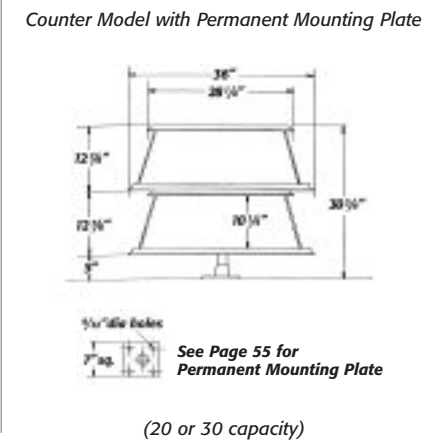

Roto Caddy Storage for **Top-Opening** Ringbinders

Carstens manufactures the best rotary chart storage units in the industry. Roto Caddys for 1½" and 2" ringbinders allow charts and forms to be easily accessed. Roto Caddys are only 36" in diameter, allowing conservation of valuable nursing station space.

See enlarged schematics at: www.carstens.com

Single Deck Roto Caddy

Schematics and Base Options for Single-Deck Roto Caddys for **Top-Opening** Ringbinders

Cat. No.	Ringbinder Style	Type	Capacity	Price each
620-01	Top-Opening	Counter	20 binders	994.65
630-01	Top-Opening	Counter	30 binders	1126.11
620-02	Top-Opening	Floor	20 binders	1126.11
630-02	Top-Opening	Floor	30 binders	1257.60

Double Deck Roto Caddy

Schematics and Base Options for Double-Deck Roto Caddys for **Top-Opening** Ringbinders

Cat. No.	Ringbinder Style	Type	Total Capacity	Upper Capacity	Lower Capacity	Price each
622-03	Top-Opening	Counter	40 binders	20 binders	20 binders	1938.16
632-03	Top-Opening	Counter	50 binders	20 binders	30 binders	2069.66
633-03	Top-Opening	Counter	60 binders	30 binders	30 binders	2201.13
622-04	Top-Opening	Floor	40 binders	20 binders	20 binders	2120.77
632-04	Top-Opening	Floor	50 binders	20 binders	30 binders	2252.26
633-04	Top-Opening	Floor	60 binders	30 binders	30 binders	2383.74