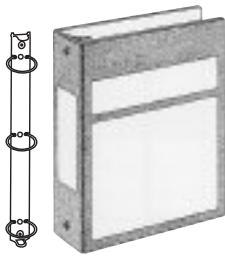

Roto Caddy Storage for Side-Opening Ringbinders

Carstens manufactures the best rotary chart storage units in the industry. Roto Caddys for 1½" and 2" ringbinders allow charts and forms to be easily accessed. Roto Caddys are only 36" in diameter, allowing conservation of valuable nursing station space.

See enlarged schematics at: www.carstens.com

Single Deck Roto Caddy

Schematics and Base Options for Single-Deck Roto Caddys for Side-Opening Ringbinders

Floor Model with Caster Base

Counter Model with Standard Base

Counter Model with Permanent Mounting Plate

Cat. No.	Ringbinder Style	Type	Capacity	Price each
621-01	Side-Opening	Counter	20 binders	1067.23
631-01	Side-Opening	Counter	30 binders	1192.58
621-02	Side-Opening	Floor	20 binders	1192.58
631-02	Side-Opening	Floor	30 binders	1317.89

Double Deck Roto Caddy

Schematics and Base Options for Double-Deck Roto Caddys for Side-Opening Ringbinders

Floor Model with Caster Base

Counter Model with Standard Base

Counter Model with Permanent Mounting Plate