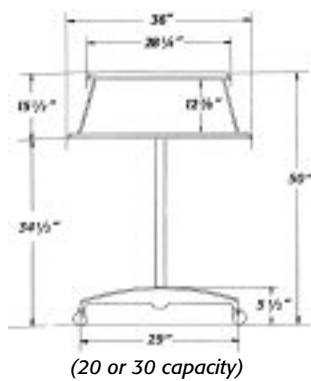

Roto Caddy Storage for Side-Opening Ringbinders

Carstens manufactures the best rotary chart storage units in the industry. Roto Caddys for 1½" and 2" ringbinders allow charts and forms to be easily accessed. Roto Caddys are only 36" in diameter, allowing conservation of valuable nursing station space.

See enlarged schematics at: www.carstens.com

Single Deck Roto Caddy

Schematics and Base Options for Single-Deck Roto Caddys for Side-Opening Ringbinders

Floor Model with Caster Base

Counter Model with Standard Base

Counter Model with Permanent Mounting Plate

Cat. No.	Ringbinder Style	Type	Capacity	Price each
621-01	Side-Opening	Counter	20 binders	1067.23
631-01	Side-Opening	Counter	30 binders	1192.58
621-02	Side-Opening	Floor	20 binders	1192.58
631-02	Side-Opening	Floor	30 binders	1317.89