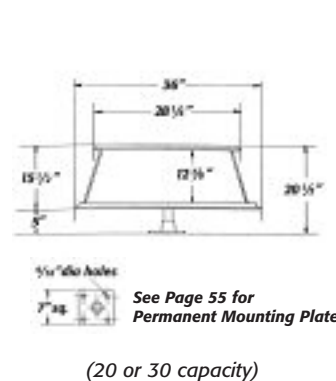

Roto Caddy Storage for Side-Opening Ringbinders

Carstens manufactures the best rotary chart storage units in the industry. Roto Caddys for 1½" and 2" ringbinders allow charts and forms to be easily accessed. Roto Caddys are only 36" in diameter, allowing conservation of valuable nursing station space.

See enlarged schematics at: www.carstens.com

Single Deck Roto Caddy

Schematics and Base Options for Single-Deck Roto Caddys for Side-Opening Ringbinders

Floor Model with Caster Base

Counter Model with Standard Base

Counter Model with Permanent Mounting Plate

Cat. No.	Ringbinder Style	Type	Capacity	Price each
621-01	Side-Opening	Counter	20 binders	1067.23
631-01	Side-Opening	Counter	30 binders	1192.58
621-02	Side-Opening	Floor	20 binders	1192.58
631-02	Side-Opening	Floor	30 binders	1317.89