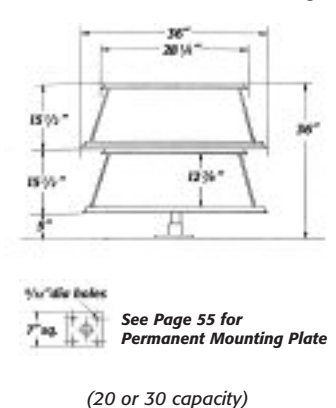

Double Deck Roto Caddy

Schematics and Base Options for Double-Deck Roto Caddys for Side-Opening Ringbinders

Floor Model with Caster Base

Counter Model with Standard Base

Counter Model with Permanent Mounting Plate

Cat. No.	Ringbinder Style	Type	Capacity	Upper Capacity	Lower Capacity	Price each
641-03	Side-Opening	Counter	40 binders	20 binders	20 binders	2085.72
651-03	Side-Opening	Counter	50 binders	20 binders	30 binders	2211.04
661-03	Side-Opening	Counter	60 binders	30 binders	30 binders	2336.37
641-04	Side-Opening	Floor	40 binders	20 binders	20 binders	2259.80
651-04	Side-Opening	Floor	50 binders	20 binders	30 binders	2385.12
661-04	Side-Opening	Floor	60 binders	30 binders	30 Binders	2510.46