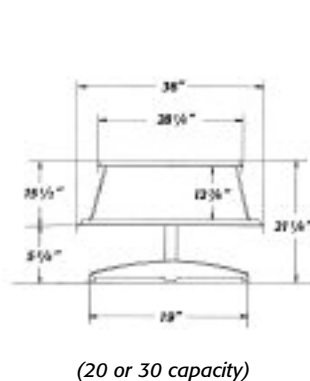

Roto Caddy Storage for Side-Opening Ringbinders

Carstens manufactures the best rotary chart storage units in the industry. Roto Caddys for 1½" and 2" ringbinders allow charts and forms to be easily accessed. Roto Caddys are only 36" in diameter, allowing conservation of valuable nursing station space.

See enlarged schematics at: www.carstens.com

Single Deck Roto Caddy

Schematics and Base Options for Single-Deck Roto Caddys for Side-Opening Ringbinders

Floor Model with Caster Base

Counter Model with Standard Base

Counter Model with Permanent Mounting Plate

Cat. No.	Ringbinder Style	Type	Capacity	Price each
621-01	Side-Opening	Counter	20 binders	1067.23
631-01	Side-Opening	Counter	30 binders	1192.58
621-02	Side-Opening	Floor	20 binders	1192.58
631-02	Side-Opening	Floor	30 binders	1317.89