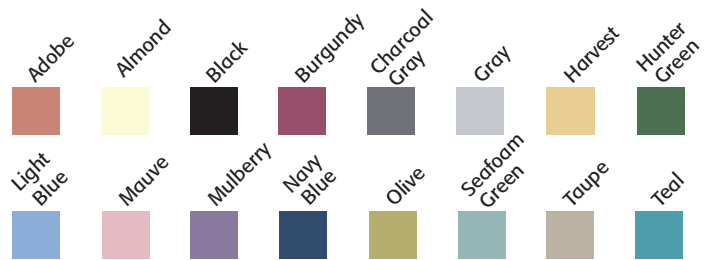

See more models on page 49.

Chart Storage

 Don't forget to choose trim color and I.D. Strips

Cat. No. 3177-BR

Trim Strip

I.D. Strip

Cat. No. 3466-00

Trim and I.D. Strips on Design-A-Line units available for an additional charge.