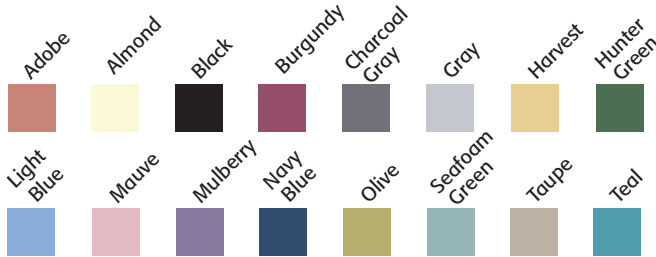

Design-A-Line® Mobile Caddys for Side-Opening Ringbinders

Design-A-Line® Design-A-Line Caddys are available in contemporary light gray to complement all of Carstens chartholders, as well as most nursing station decor. Design-A-Line Mobile Caddys are the perfect solution for storing larger volume records. Caddys can be accessorized with **optional** Trim and I.D. strips and wall-protecting bumpers.

See more models on page 47.

Trim and I.D. Strips on Design-A-Line units available for an additional charge.

 **Don't forget to choose trim color and I.D. Strips**

Cat. No. 3376-00

Chart Storage

Cat. No.	Ringbinder Capacity	Caddy Capacity	No. Shelves	Charts Per Shelf	Size	Price each without bumpers	Price each with bumpers*
Mobile Caddys for Side-Opening Ringbinders							
Light Gray							
3071-00	1½" and 2"	20	2	10	30½"L x 15"D x 41½"H	572.67	624.53
3076-00	1½" and 2"	30	3	10	30½"L x 16"D x 55"H	781.34	833.20
3077-00	1½" and 2"	40	4	10	30½"L x 18½"D x 68½"H	912.01	963.87
3081-00	1½" and 2"	30	2	15	44"L x 14½"D x 41½"H	666.47	718.33
3086-00	1½" and 2"	45	3	15	44"L x 16"D x 55"H	899.34	951.20
3087-00	1½" and 2"	60	4	15	44"L x 18½"D x 68½"H	1019.78	1071.64
3361-00	3"	12	2	6	26½"L x 14"D x 41½"H	554.07	605.93
3366-00	3"	18	3	6	26½"L x 16"D x 55"H	682.54	734.40
3371-00	3"	18	2	9	38"L x 14½"D x 41½"H	652.01	703.87
3376-00	3"	27	3	9	38"L x 16"D x 55"H	844.75	896.61
3380-00	3"	24	2	12	44"L x 14½"D x 41½"H	666.47	718.33
3381-00	3"	36	3	12	44"L x 16"D x 55"H	867.20	919.06
3382-00	3"	48	4	12	44"L x 18½"D x 68½"H	987.66	1039.52
3500-00	4"	16	2	8	41¼"L x 17¼"D x 42½"H	718.50	770.36
3501-00	4"	20	2	10	49½"L x 17¼"D x 42½"H	853.70	905.56
3510-00	4"	24	3	8	41¼"L x 19"D x 56½"H	999.86	1051.72
3511-00	4"	30	3	10	49½"L x 19"D x 56½"H	1187.12	1238.98