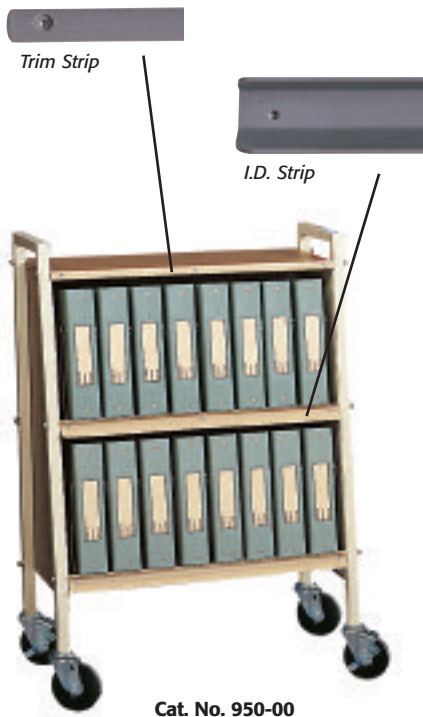

# Customline™ Mobile Caddys For Top-Opening Ringbinders

**Customline™**

Customline Mobile Caddys are popular with nursing homes and home health agencies because they can store larger capacity ringbinders and can be wheeled into a locked room for confidentiality.

 Don't forget to choose trim color and I.D. Strips

Trim and I.D. Strips on Customline units available at no charge.

Chart Storage

Cat. No. 950-00

Cat. No. 975-BR

Cat. No. 953-00

Cat. No.	Ringbinder Capacity	Caddy Capacity	No. Shelves	Charts Per Shelf	Size	Price each without bumpers	Price each with bumpers*
<b>Mobile Caddys for Top-Opening Ringbinders</b>							
<b>Oak</b>	<b>Platinum</b>						
950-00	970-00	1½" and 2"	16	2	8	26½"L x 15¼"D x 37"H	694.61 746.47
951-00	971-00	1½" and 2"	24	2	12	38"L x 15¼"D x 37"H	842.88 894.74
952-00	972-00	1½" and 2"	32	2	16	52"L x 15¼"D x 37"H	1161.95 1241.86
953-00	973-00	1½" and 2"	24	3	8	26½"L x 15¼"D x 47"H	944.38 996.24
954-00	974-00	1½" and 2"	36	3	12	38"L x 15¼"D x 47"H	1197.42 1249.28
955-00	975-00	1½" and 2"	48	4	12	38"L x 19½"D x 60½"H	1386.91 1438.77
1050-00	1070-00	3"	20	2	10	38"L x 16¾"D x 37¾"H	843.00 894.86
1051-00	1071-00	3"	30	3	10	38"L x 18"D x 49"H	1197.87 1249.73
1052-00	1072-00	3"	40	4	10	38"L x 19½"D x 60½"H	1386.91 1438.77